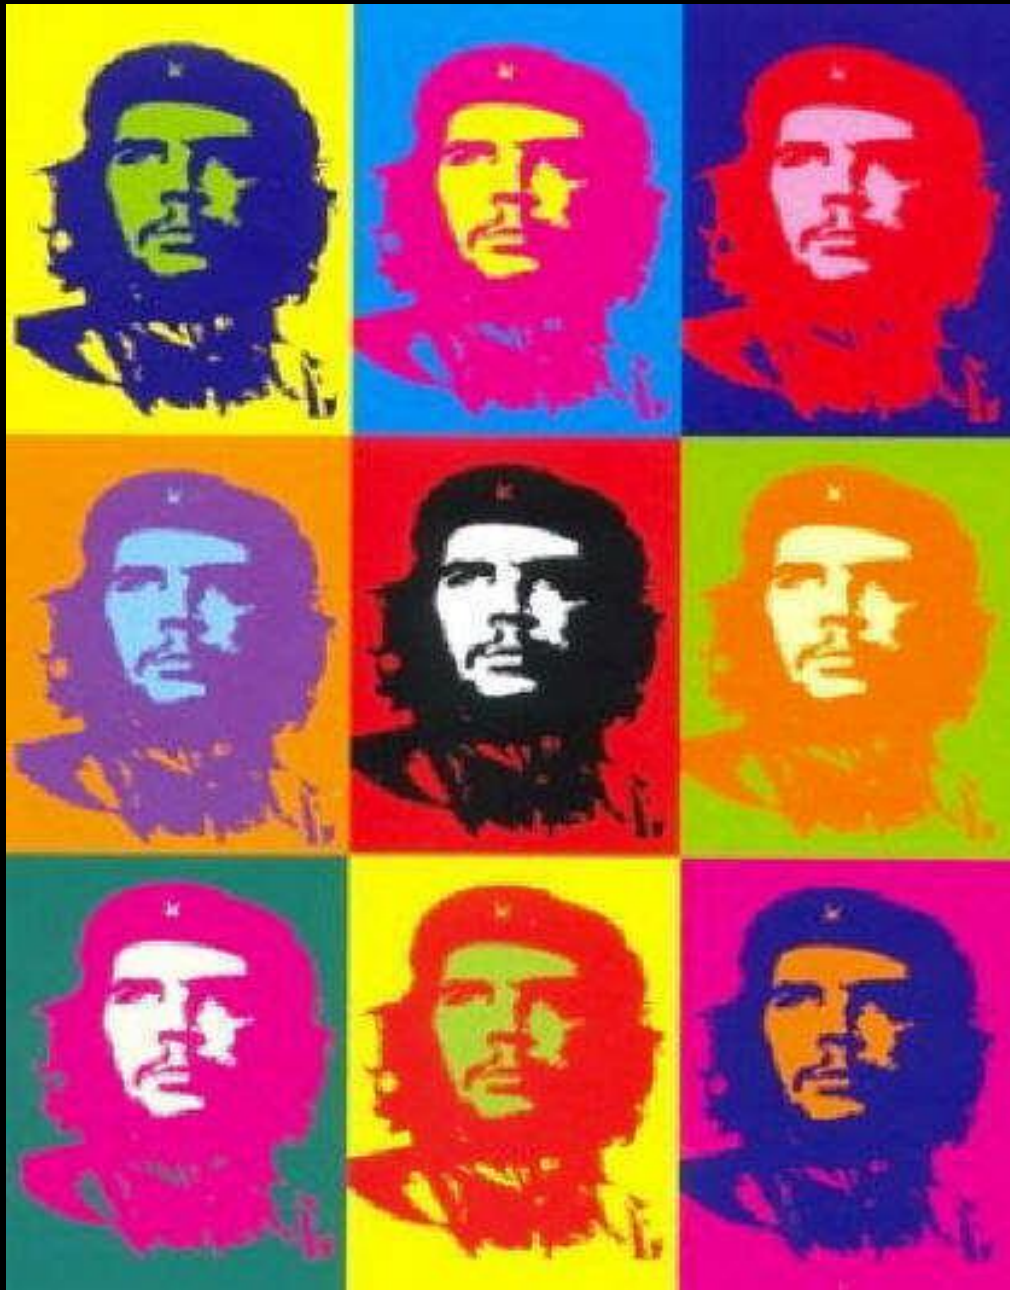

# WHAT IS POP ART?

- Pop art is a fun form of art.
- Pop art started after the second world war and was very different to the very serious fine art of the past.

Pop art often uses images that are popular in the modern world such as...

# Soft drinks...

As you can see, in many forms of pop art,  
the items are drawn repeatedly with  
different colours and textures each time.

One of the most famous pop artists is called Andy Warhol.

- Read Andy Warhol facts here:

<http://primaryfacts.com/818/10-andy-warhol-facts/>

Warhol produced these famous pieces  
of pop art.

**Pop art works also include elements of popular culture such as newspapers or magazines or comics.**

**A famous pop artist  
who worked in this  
comic strip style is  
called  
Roy Lichtenstein.  
The following slides  
show some  
examples of his work.**

I DON'T CARE!  
I'D RATHER SINK--  
THAN CALL TOTO  
FOR HELP!