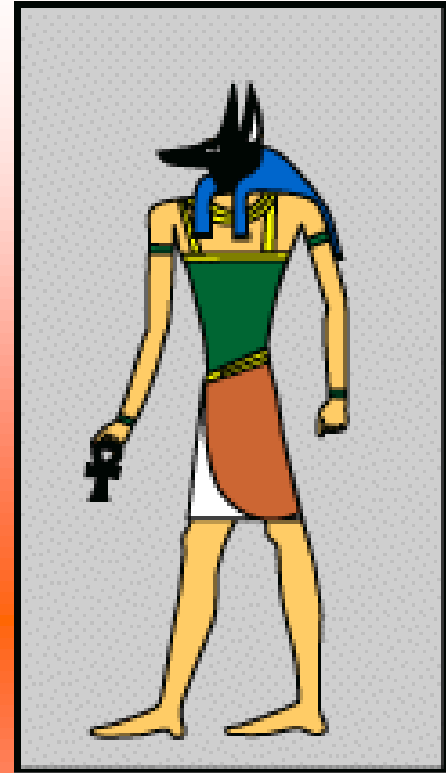

# Osiris

A mummified man wearing a white cone-like headdress with feathers

Osiris was the god of the dead, and ruler of the underworld.

# Horus

Man with the head of a hawk  
**Horus was a god of the sky.** He is probably most well-known as the protector of the ruler of Egypt.  
The Egyptians believed that the pharaoh was the 'living Horus'.

# Anubis

Man with a jackal head

Anubis was the god of embalming and the dead. Since jackals were often seen in cemeteries, the ancient Egyptians believed that Anubis watched over the dead.

Ra

Man with hawk head and headdress with a sun disk  
Ra was the sun god. He was the most important god of the  
ancient Egyptians.

The ancient Egyptians believed that Ra was swallowed every  
night by the sky goddess Nut, and was reborn every morning.