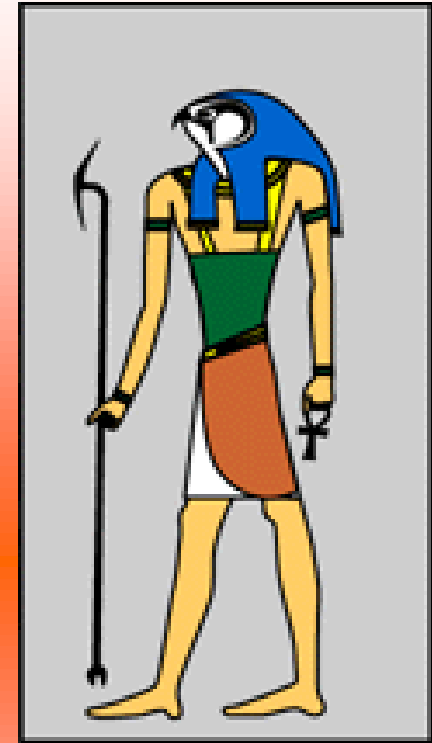

Major cult center:  
BUSIRIS, ABYDOS

Major cult center:  
NEKHEN, EDFU

Major cult center:  
LYCOPOLIS

# Osiris

A mummified man wearing a white cone-like headdress with feathers

Osiris was the god of the dead, and ruler of the underworld.

# Horus

Man with the head of a hawk  
**Horus was a god of the sky.** He is probably most well-known as the protector of the ruler of Egypt.  
The Egyptians believed that the pharaoh was the 'living Horus'.

The ancient Egyptians believed that Ra was swallowed every  
night by the sky goddess Nut, and was reborn every morning.