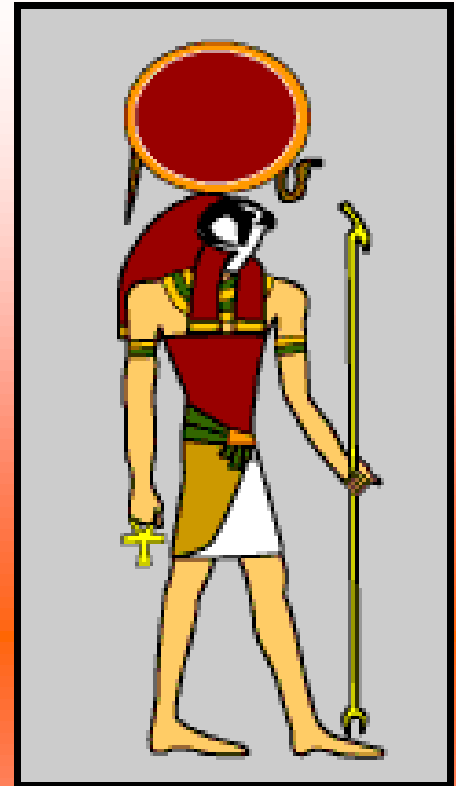

# Osiris

A mummified man wearing a white cone-like headdress with feathers

Osiris was the god of the dead, and ruler of the underworld.

# Horus

Man with the head of a hawk  
**Horus was a god of the sky.** He is probably most well-known as the protector of the ruler of Egypt.  
The Egyptians believed that the pharaoh was the 'living Horus'.

# Anubis

Man with a jackal head

Anubis was the god of embalming and the dead. Since jackals were often seen in cemeteries, the ancient Egyptians believed that Anubis watched over the dead.

Ra

Man with hawk head and headdress with a sun disk  
Ra was the sun god. He was the most important god of the  
ancient Egyptians.

The ancient Egyptians believed that Ra was swallowed every  
night by the sky goddess Nut, and was reborn every morning.