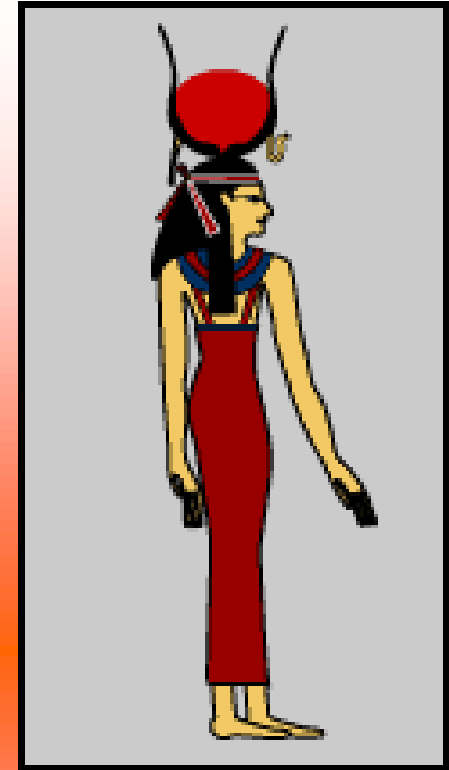

Hathor

Woman with the ears of a cow

A cow

Woman with a headdress of horns and a sun disk

Hathor was a protective goddess. She was also the goddess of love and joy.

Hathor was the wife of Horus, and was sometimes thought of as the mother of the pharaoh.